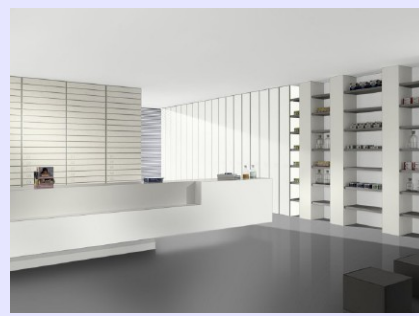

Shop and retail