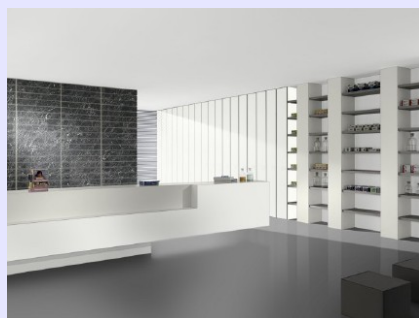

Shop and retail