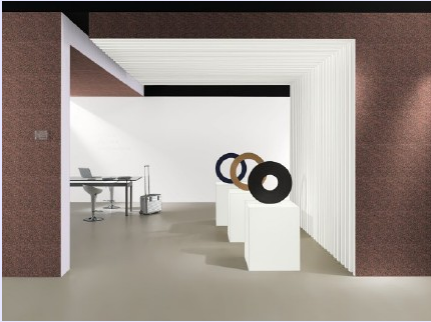

Exhibitions and Trade Fairs