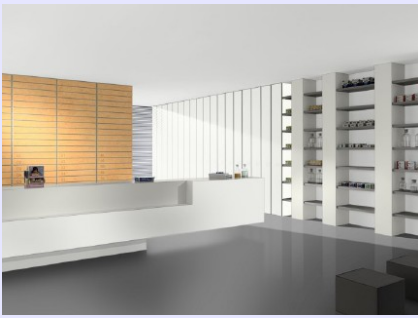

Shop and retail