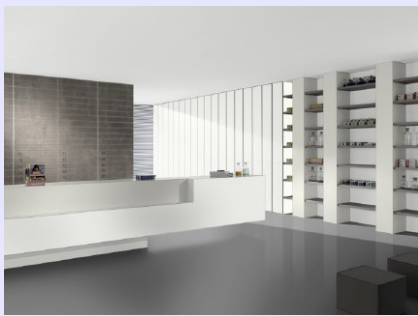

Shop and retail