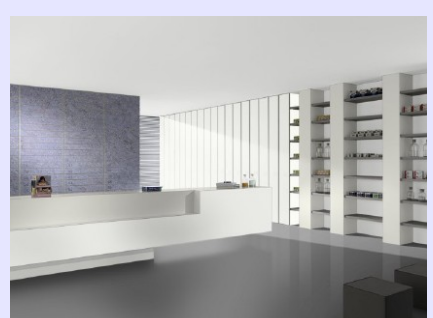

Shop and retail