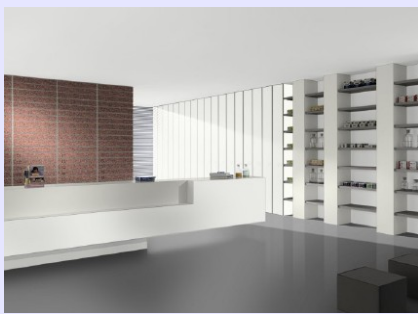

Shop and retail